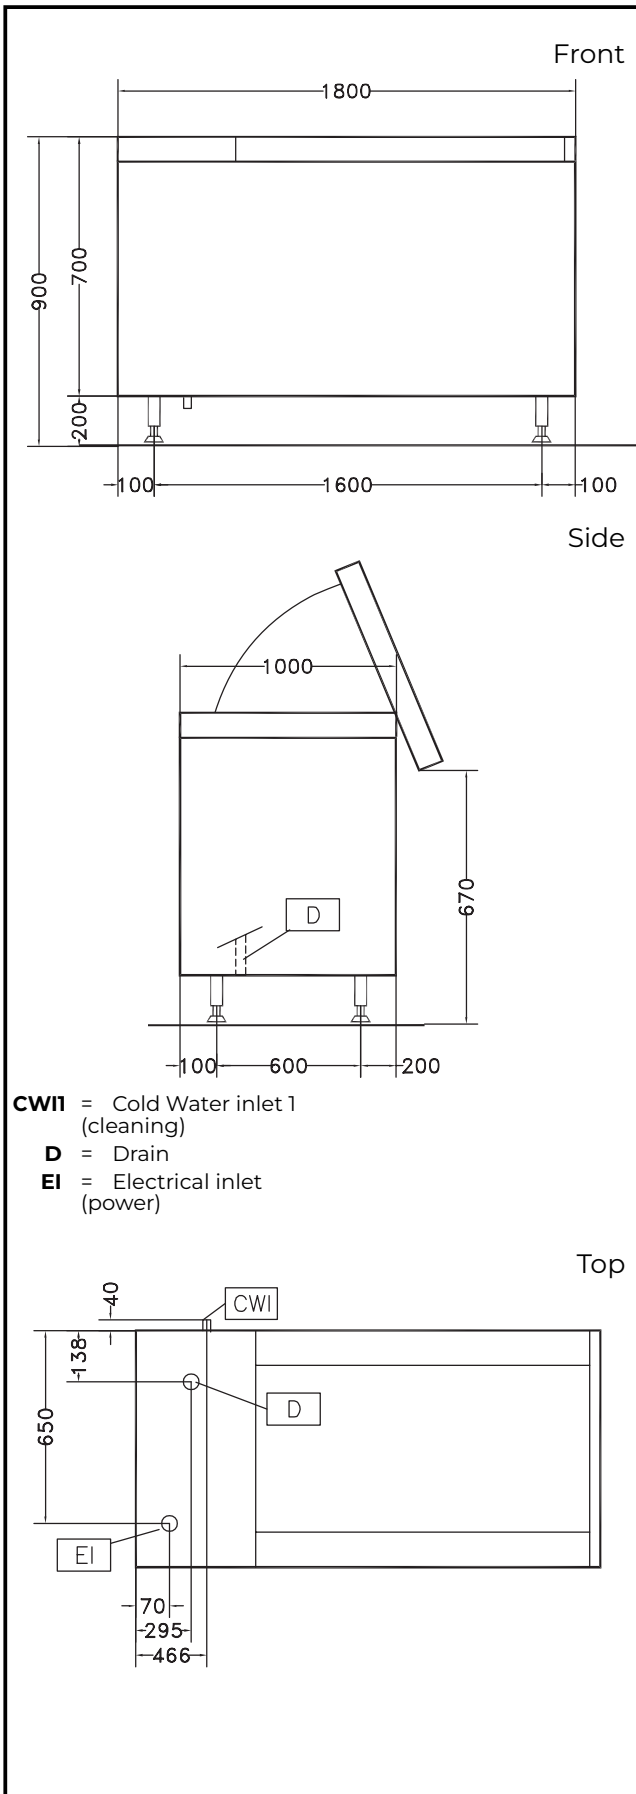

Vegetable Washer Tilting Basket Vegetable Washer 14/70kg

Electric

Total Watts:

660036 (LV500R)

1.6 kW

Key Information:

Usable well capacity:

500 lt

Load per cycle - light vegetables:

14 kg

Load per cycle - heavy vegetables:

70 kg

External dimensions, Width:

1800 mm

External dimensions, Depth:

1000 mm

External dimensions, Height:

850 mm

Shipping weight:

296 kg

Vegetable Washer
Tilting Basket Vegetable Washer 14/70kg

The company reserves the right to make modifications to the products without prior notice. All information correct at time of printing.

2024.07.15